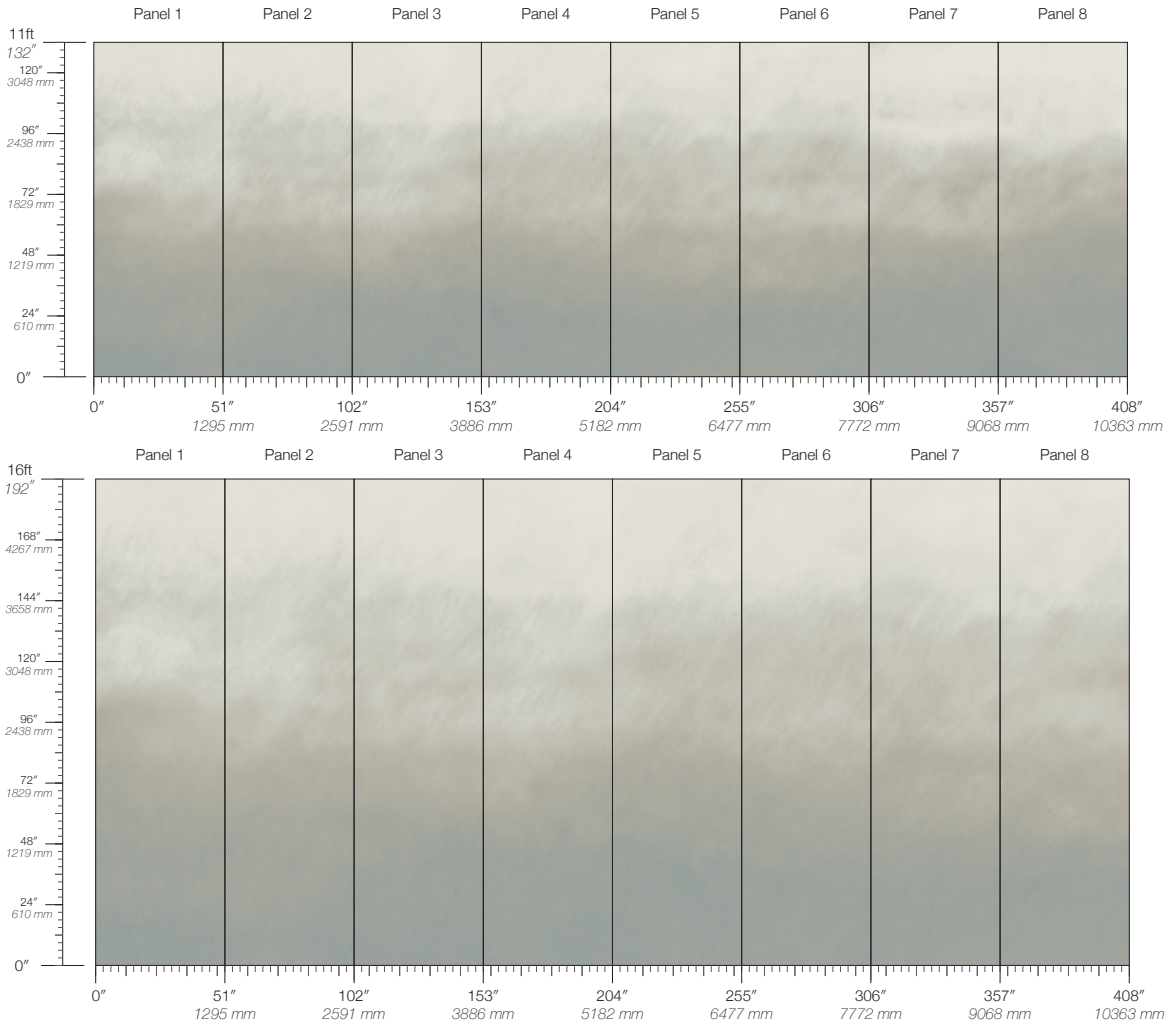

Colorwash Diffuse

Suitable for residential and commercial projects

COLOR

Diffuse

ITEM

4613

CONTENT

Type II PVC-Free

PANEL WIDTH

51" / 1295 mm trimmed

PANEL HEIGHT

132" / 3353 mm standard
192" / 4877 mm extended

REPEAT

Non-repeating

STOCK

Made to order

LEAD TIME

4 weeks to print

MINIMUM

1 panel

PRICE

Available upon request

ORIGIN

USA

DETAILS

Custom options available

ENVIRONMENTAL

Recycled Content

Phthalate Free

Low VOC

HPD Available

SPECS

Polyester/Natural Fiber face

Fabric backing

14 oz per linear yard

435.2 g per linear meter

Dappled surface texture

TESTING

(US) ASTM E84 Adhered Class A

CCC-W-408D Type II

W-101 Type II Class A

ASTM E96 Procedure B - 66 Perms

MAINTENANCE

Water-based cleanser

CONTACT

sales@calicowallpaper.com

+1 718 243 1705

57 Lispenard Street

New York, NY 10013 USA

DISCLAIMER

Refer to our website to

see the full mural artwork.

Reference the physical sample

for color and texture. Panel

maps represent mural

artwork only.